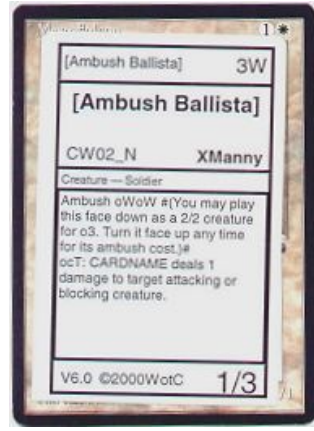

Home > Games > Magic > Magicthegathering.com > Magic Arcana

Playtest Soldiers

Magic Arcana
 Friday, May 30, 2003

Here are a few *Onslaught* block Soldiers -- in playtest form. With some subtle changes in some cases, these cards ended up as a card in recent sets. Can you guess which cards they became? Click on each card to find out. (Hint: "Manny" was the playtest name for the *Onslaught* set, and "Moe" was the playtest name for *Legions*, but all of these cards ended up in *Onslaught*.)

Round Three: The Angel of Wrath vs. the Minotaur Hero; the Clouded Mirror vs.

PRODUCTS
Guildpact Ravnica: City of Guilds
 All Magic products

RULES
Core Game
 Basic Rulebook
 Comprehensive Rules
 All Magic Rules